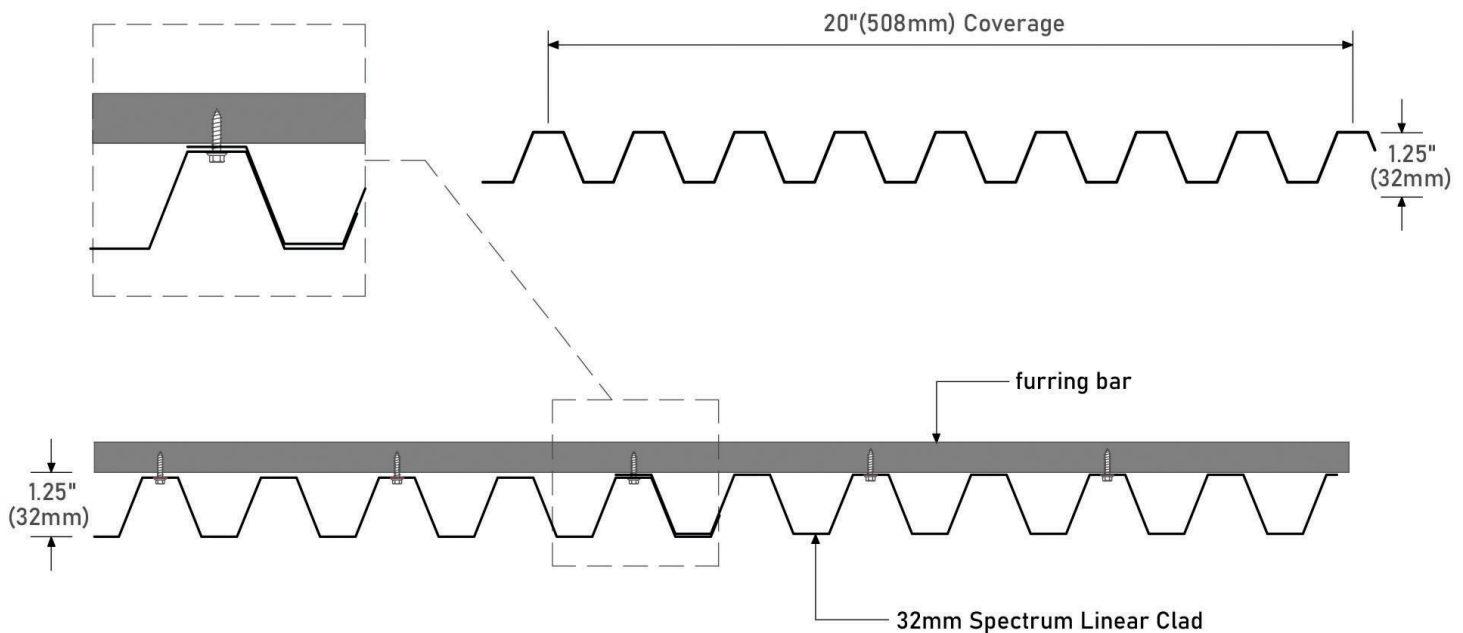

# R6 | SPECTRUM LINEAR CLAD

\* Rollformed profiles  
Roof, Wall, Soffit Application

Spectrum Linear Clad is an elegant and versatile panel suitable for Wall, Roof and Soffit applications. It may be installed vertically or horizontally to wall.

- > Comes in 20" (506mm) standard width.
- > Wide selection of pre-painted steel in 24ga.
- > Available in: Pre-Painted Steel. (Woodgrain, SMP, PVDF)
- > Suitable for exterior and interior finish.

LMC Manufacturing Ltd.