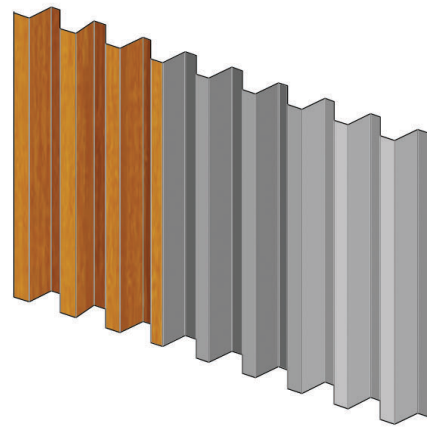

# R6 | SPECTRUM LINEAR CLAD

\* Rollformed profiles  
Roof, Wall, Soffit Application

Spectrum Linear Clad is an elegant and versatile panel suitable for Wall, Roof and Soffit applications. It may be installed vertically or horizontally to wall.

- > Comes in 20" (506mm) standard width.
- > Wide selection of pre-painted steel in 24ga.
- > Available in: Pre-Painted Steel. (Woodgrain, SMP, PVDF)
- > Suitable for exterior and interior finish.

LMC Manufacturing Ltd.